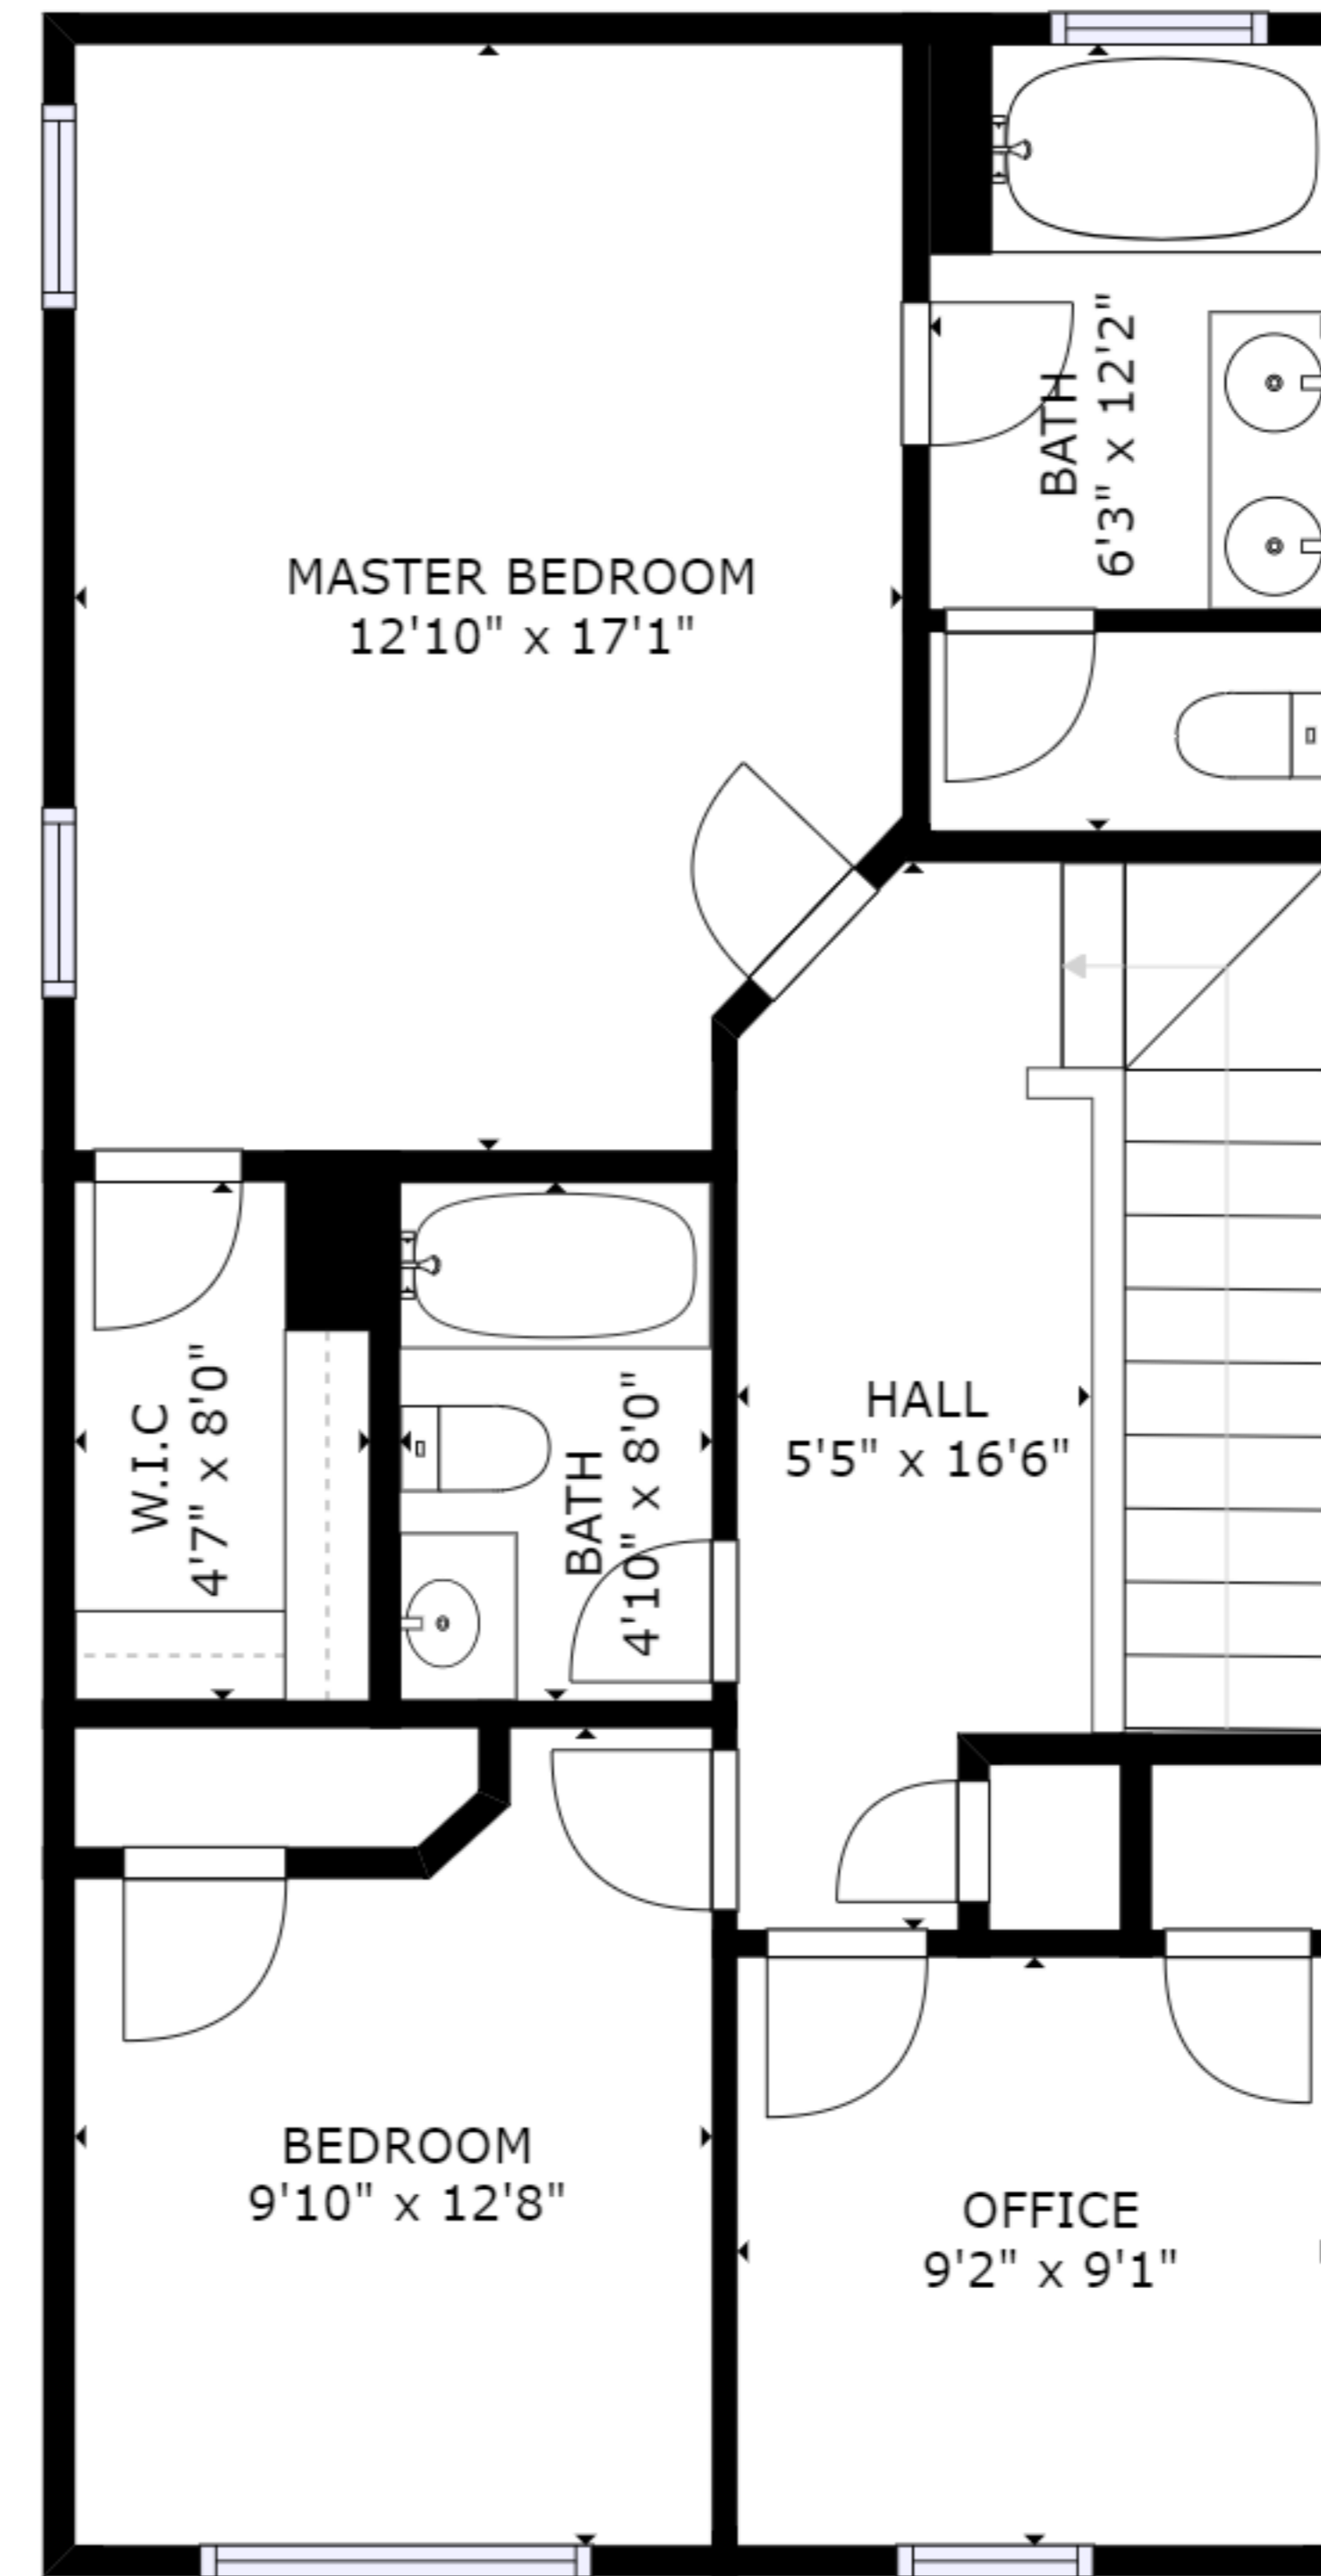

FLOOR 1

FLOOR 2

GROSS INTERNAL AREA

FLOOR 1: 750 sq ft, FLOOR 2: 752 sq ft

EXCLUDED AREAS: , GARAGE: 384 sq ft

TOTAL: 1502 sq ft

SIZES AND DIMENSIONS ARE APPROXIMATE, ACTUAL MAY VARY.